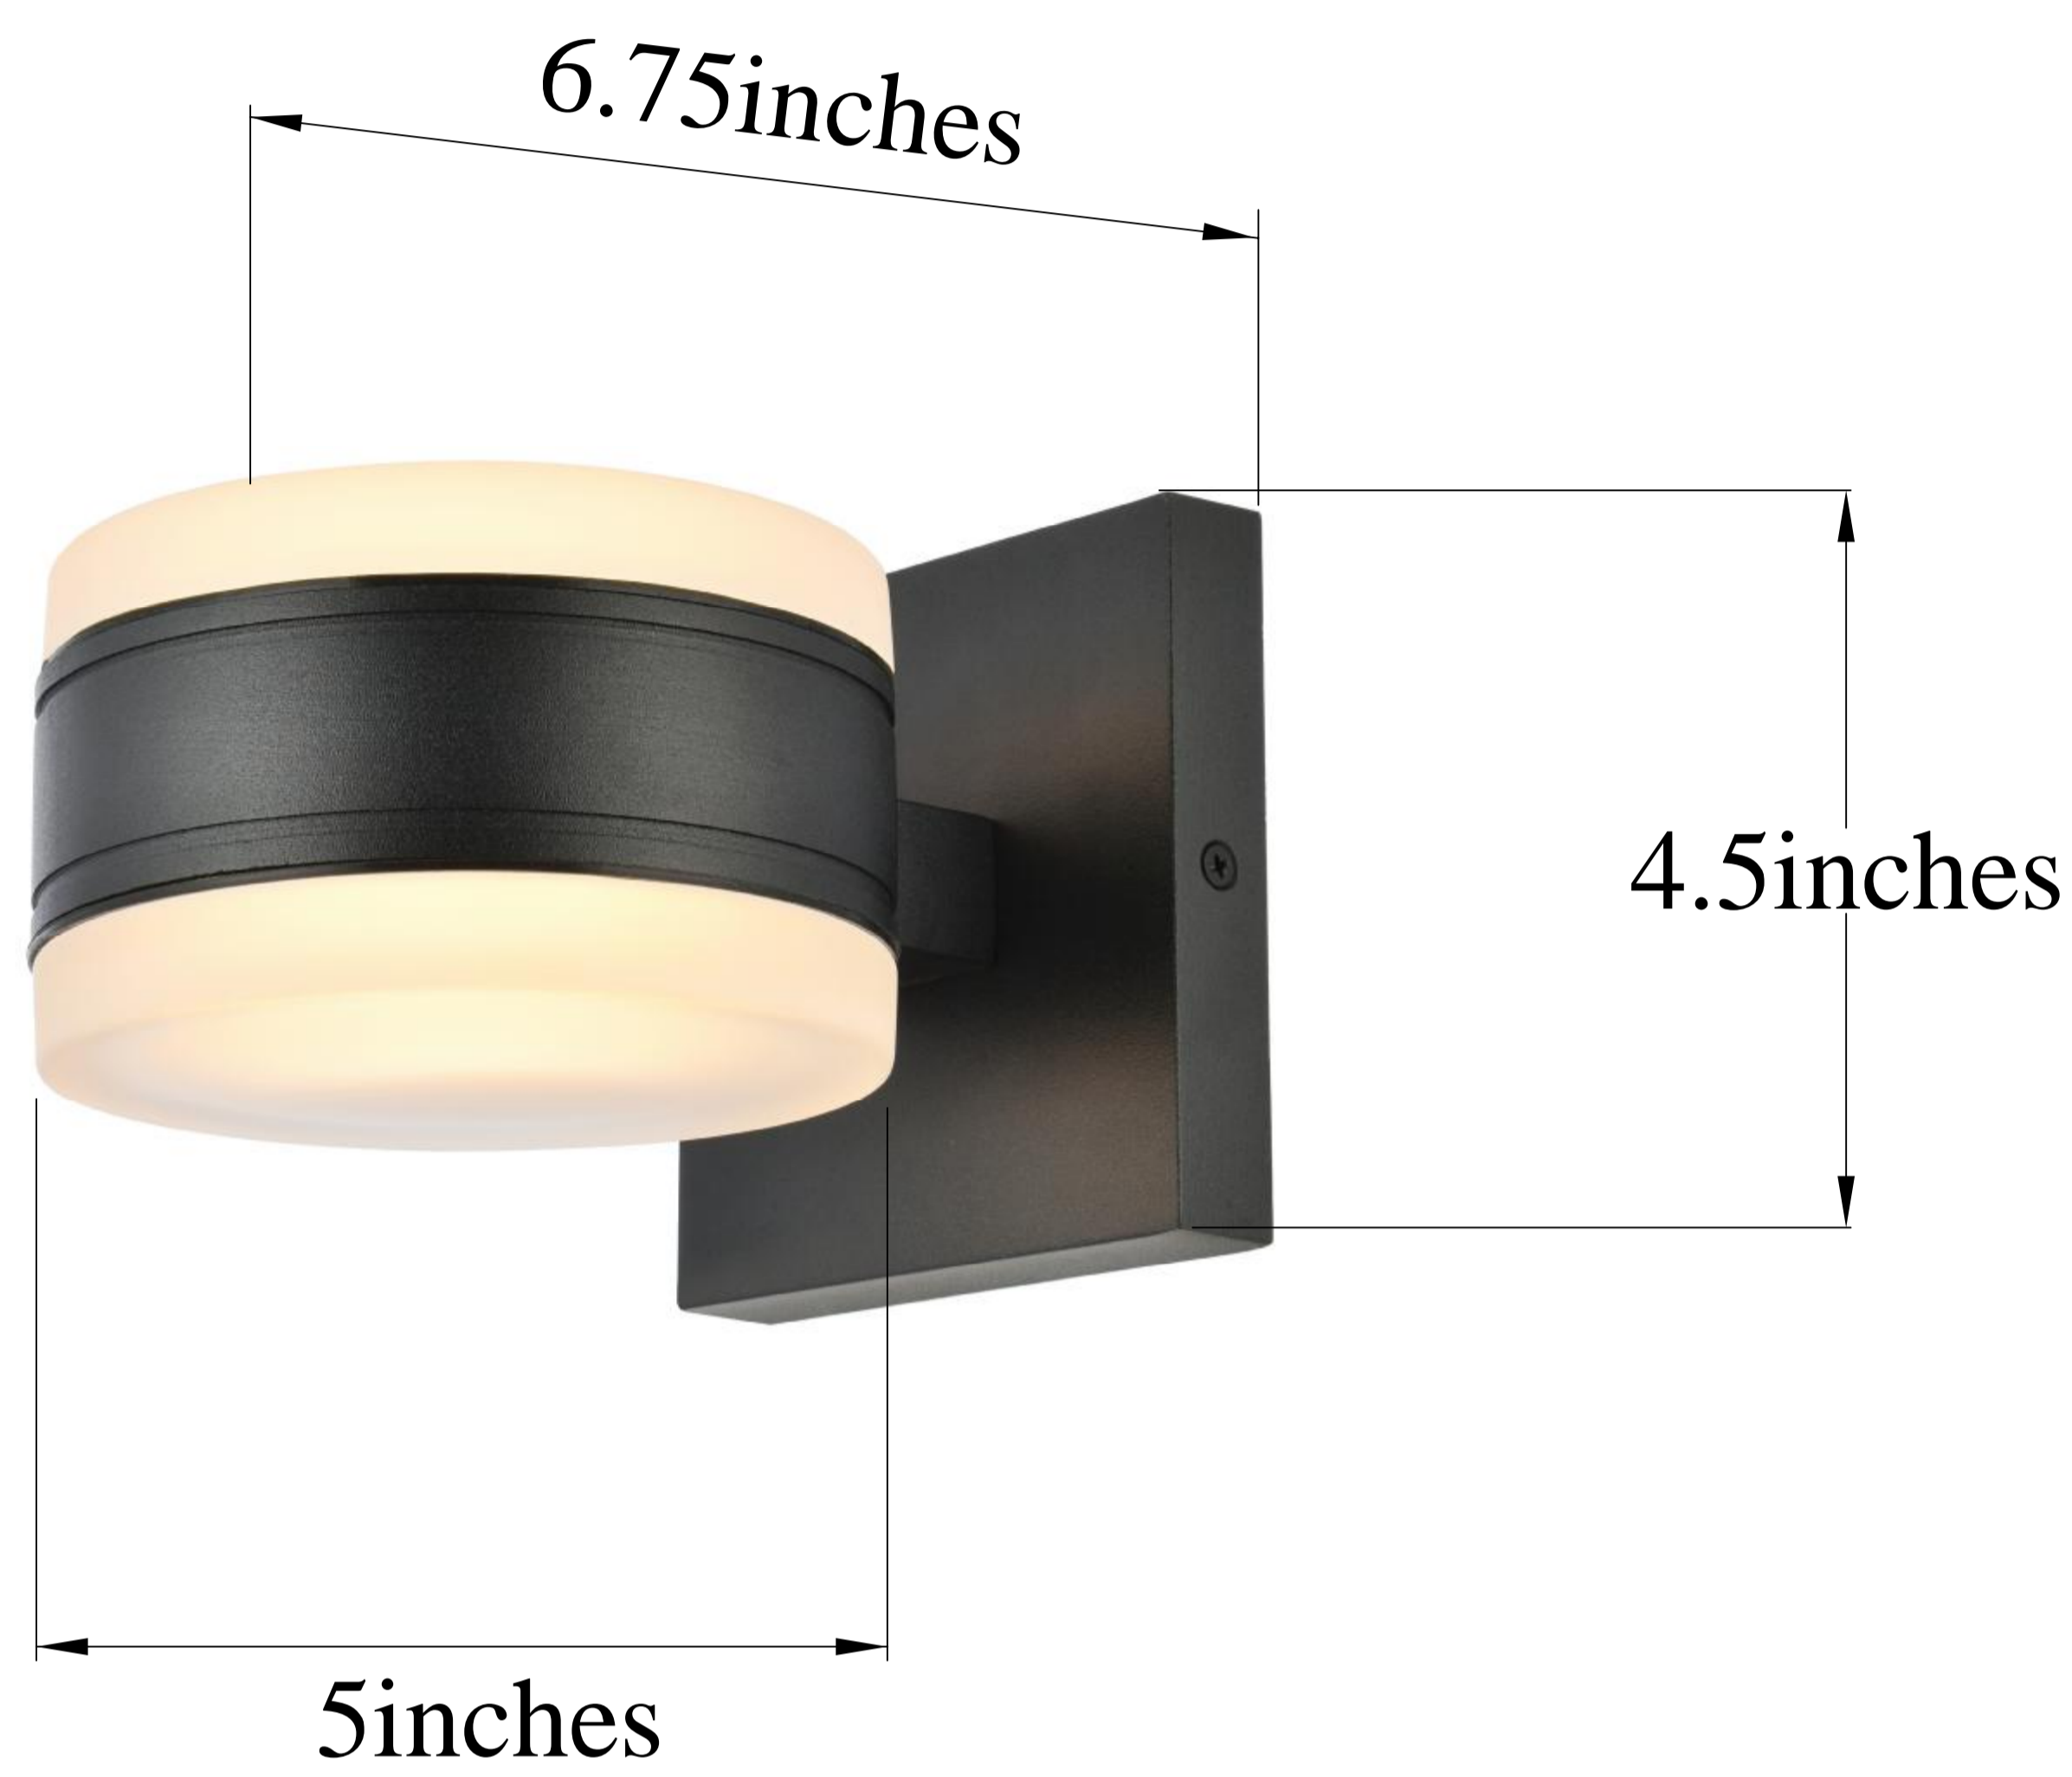

## 2-Light Black Wall Sconce

Black  
Item No:LDOD4012BK

Silver  
Item No:LDOD4012S

White  
Item No:LDOD4012WH

Available Finishes

### Dimensions

Back Plate Size(in)	4.5"x4.5"x0.79"
Chain/Rod Length	N/A
Width	5"
Extension	6.75"
Height	4.5"
Maximum Height	N/A

### Specifications

Finish	3 Finishes
Material	Aluminum& Glass
Glass Color	Frosted
Type	Wall Sconce
Hanging Device	N/A
Voltage	110-125V
Dimmable	YES
Warranty	2 Year Limited
Shipment Type	Small Parcel